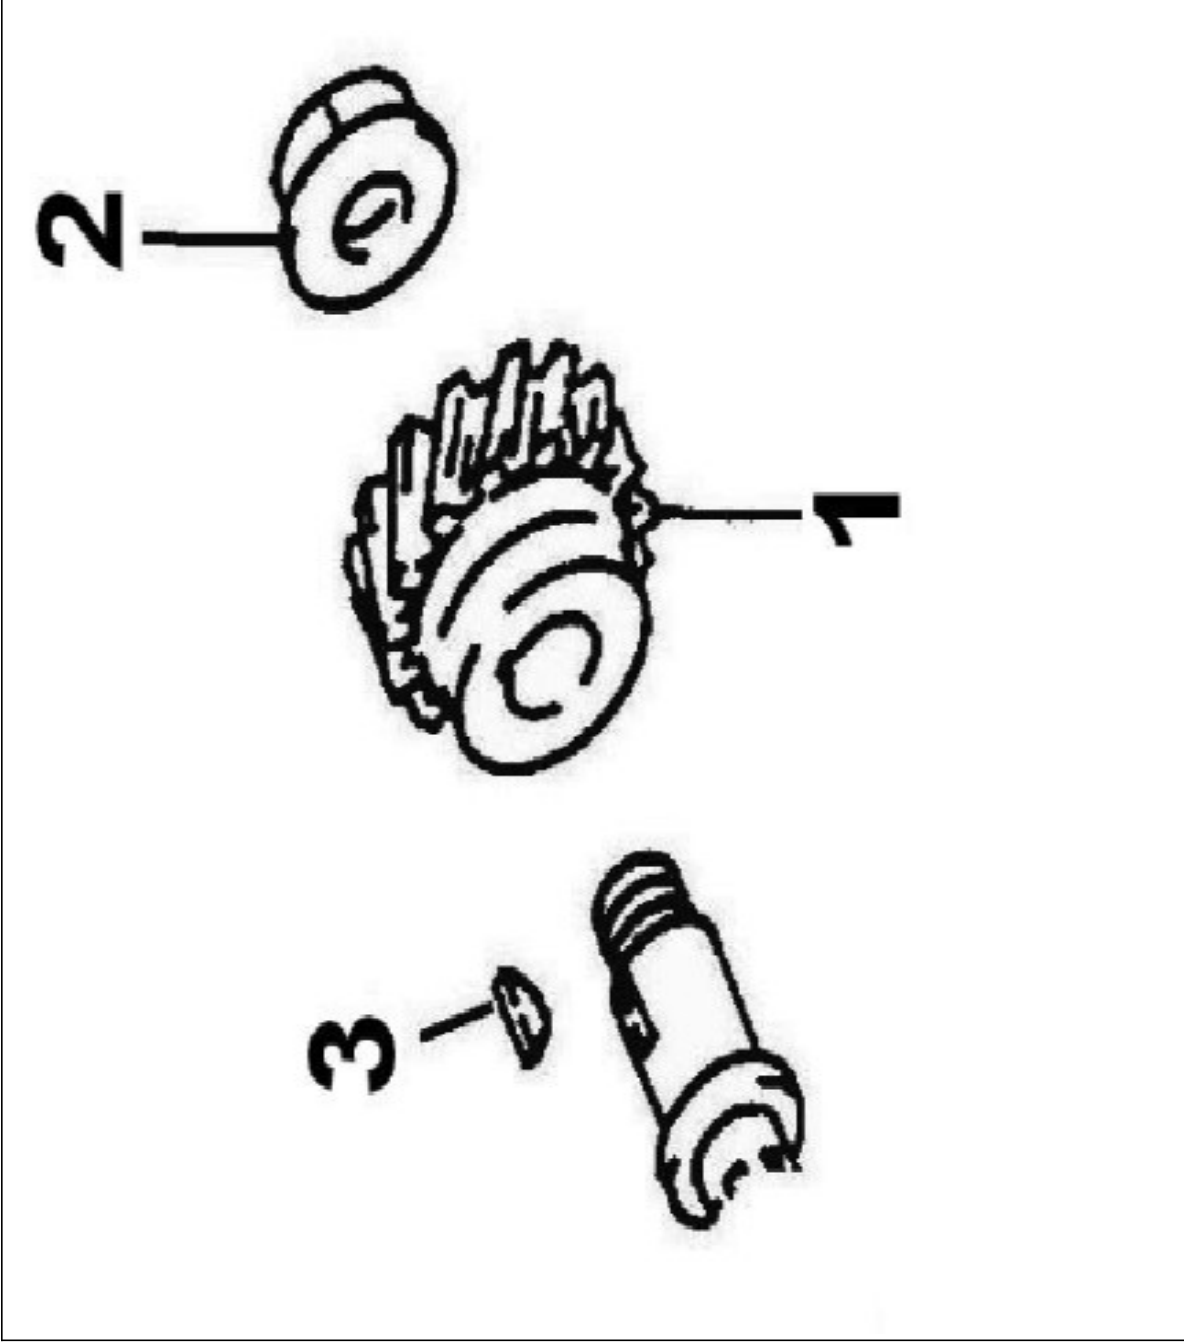

Brand: NanniDiesel

Model: Moteur T6.420TDI T6.300

Version: 6.300

Subassembly: Seawater pump gear

N.	Item	Description	Qty	Notes
1	970312477	GEAR,VACUUM PUMP	1	
2	97031235	NUT	1	
3	970312478	KEY	1	

V. 08/02/2013