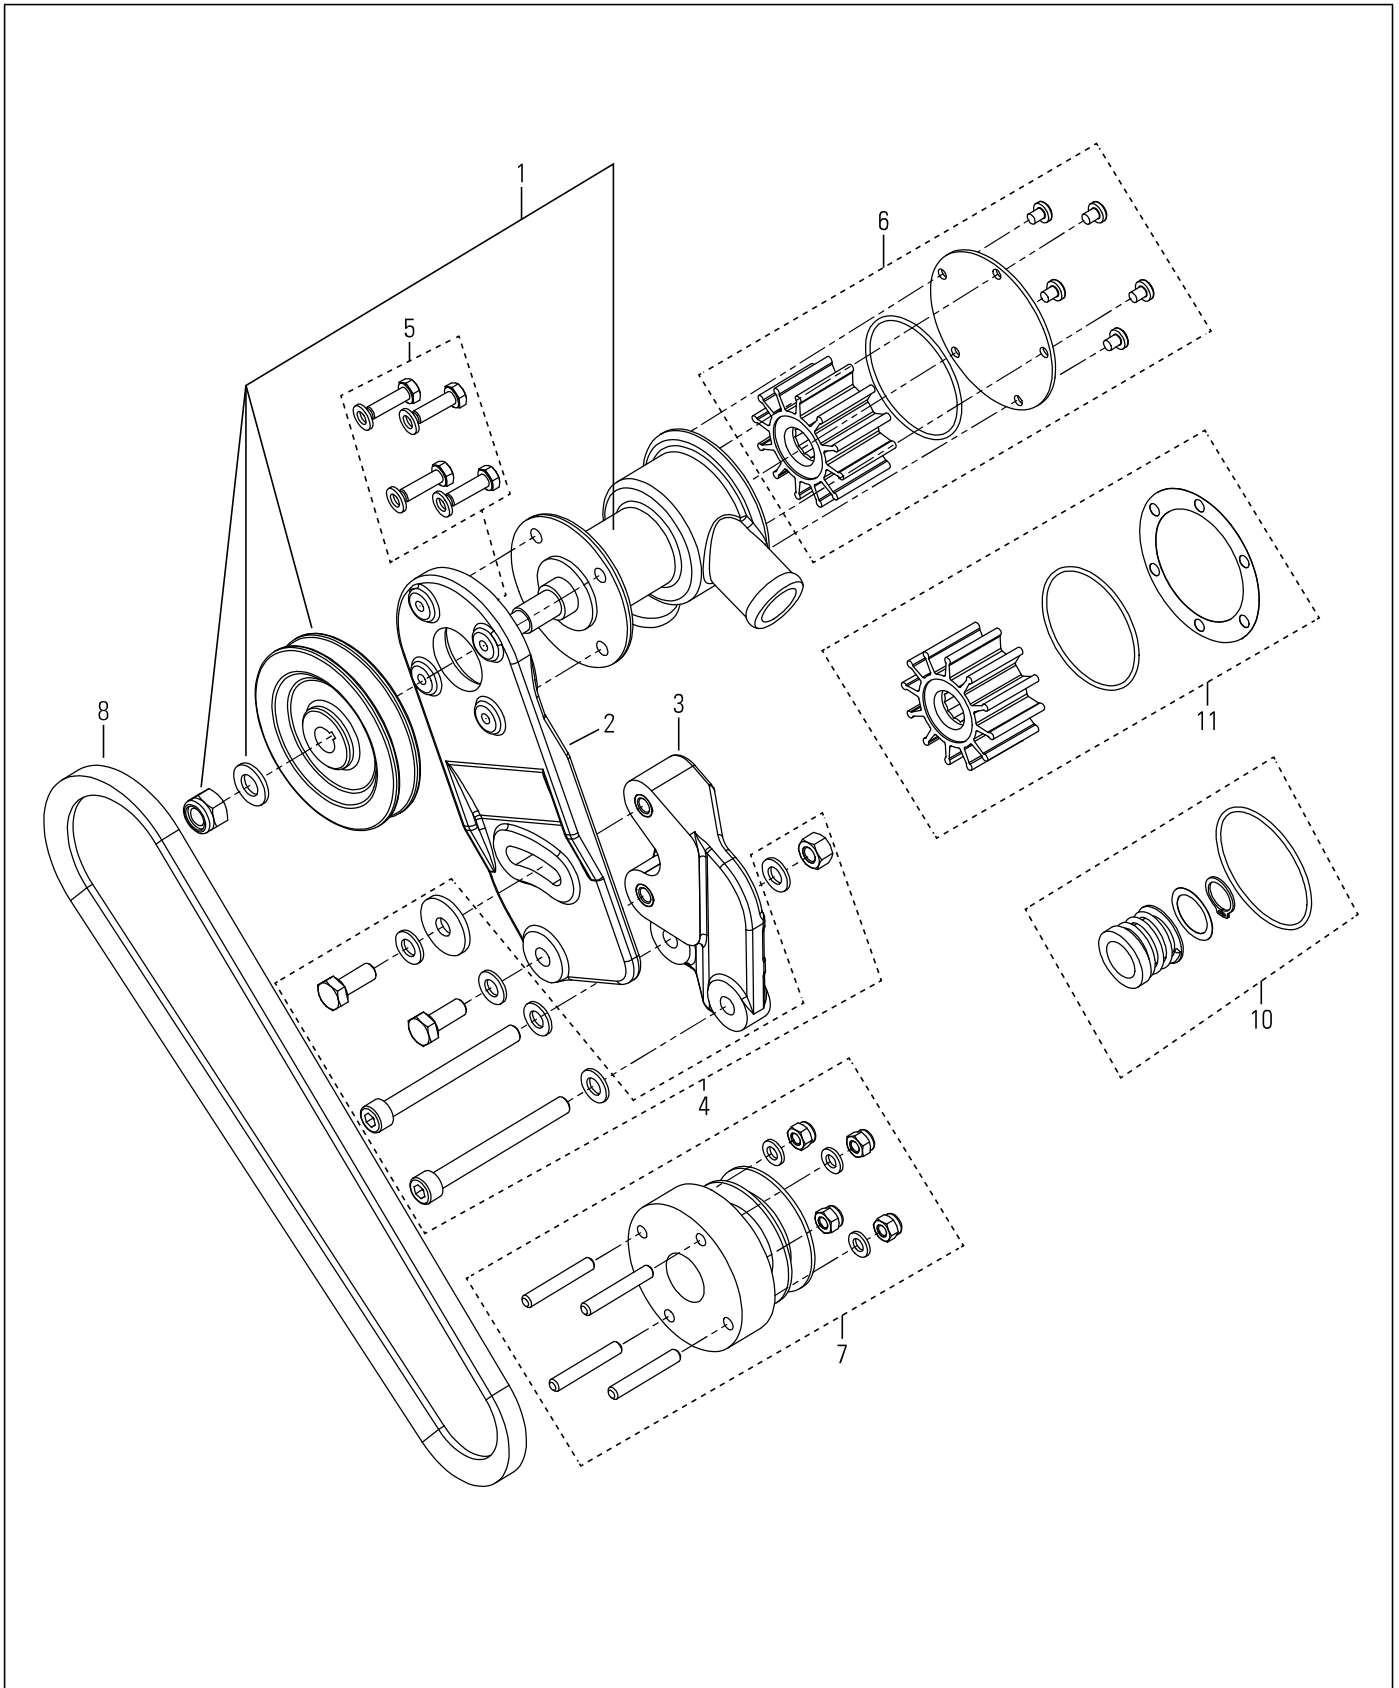

SPARE PARTS

CM4.65 / CM4.80

Craftsman
MARINE

1.8 RAW WATER PUMP

MARINISATION PARTS

HYUNDAI PARTS

ELECTRONICS